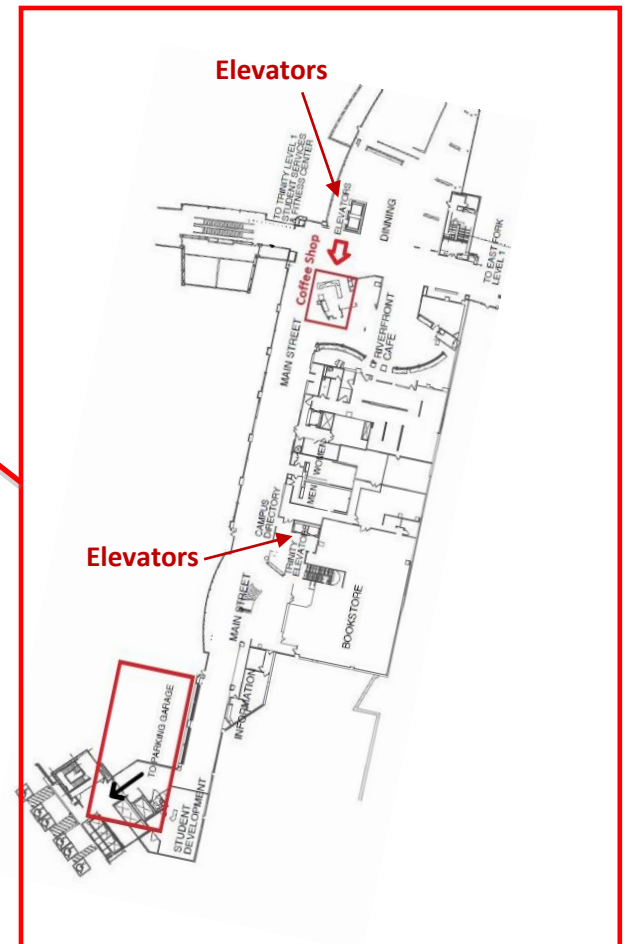

## NAVIGATING TCC-TRINITY RIVER CAMPUS

Use the Cherry Street entrance to the TCC-Trinity River parking garage at level three. (Note that garage levels do not match building floors; if you enter the building from level three of the parking garage, you will be on floor two of the campus.) Proceed down the main corridor (called Main Street). Take the elevators to the fourth floor and find your way to TRTR 4202 (called Action A).