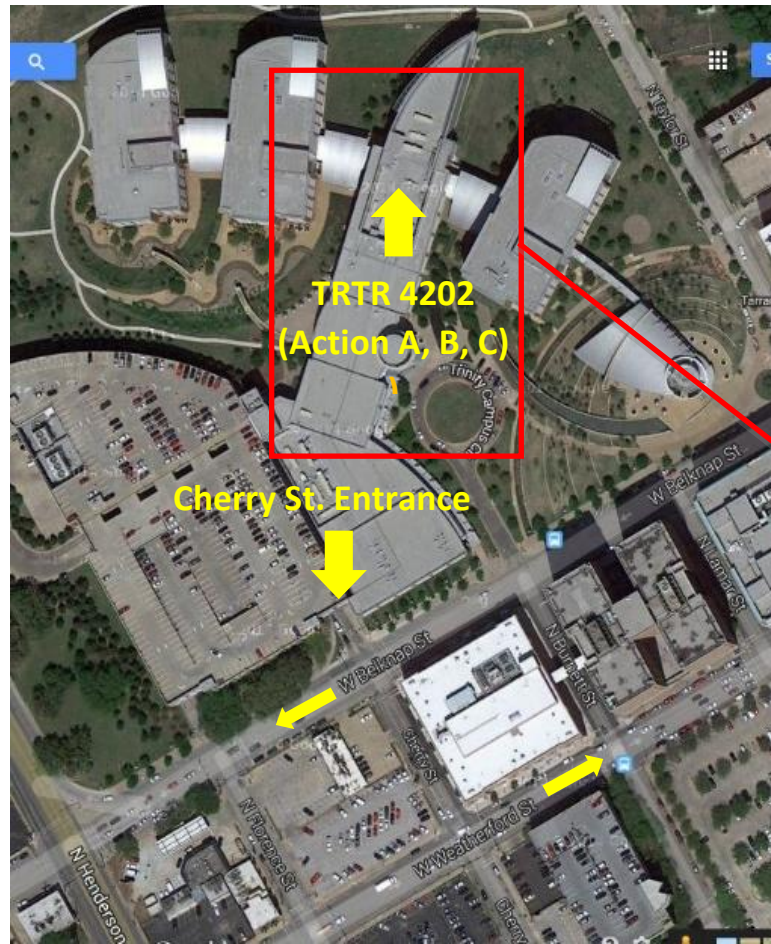

## NAVIGATING TCC-TRINITY RIVER CAMPUS

Use the Cherry Street entrance to the TCC-Trinity River parking garage at level three. (Note that garage levels do not match building floors; if you enter the building from level three of the parking garage, you will be on floor two of the campus.) Proceed down the main corridor (called Main Street). Take the elevators to the fourth floor and find your way to TRTR 4202 (called Action A).